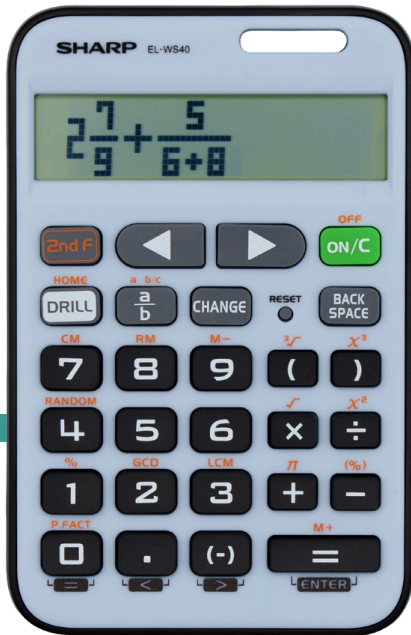

KEY FEATURES

- LARGE 10 DIGIT, 1 LINE LCD DISPLAY
- WRITEVIEW™ DISPLAY
- 65 FUNCTIONS
- DRILL MODE
- FRACTIONAL CALCULATIONS
- NECK LANYARD STRAP HOLE
- BATTERY POWERED

Perfect for students in grades 5–8, this entry-level scientific calculator combines everyday learning with stylish pastel colour options in blue, green, and violet. Featuring WriteView™ Technology, calculations are displayed exactly as written in textbooks for easier learning and comprehension. It also includes a convenient DRILL mode with equality/inequality, time calculation, fraction/decimal, and arithmetic operation exercises to help strengthen essential math skills.

FEATURES

DISPLAY

Display	1-Line
Dot Matrix	10-digit
Exponent Symbols (x10)	-
Calculation Results (Mantissa + Exponent)	-
3 Digit Punctuation	-

BASIC FEATURE

Power Source	Battery
Number of Functions	65
Input Logic	WriteView™
Editing Equation	Yes
Playback Equation	Yes
Multi-Line Playback	-
Algebraic Substitution (ALGB)	-

SPECIFICATION

Product Colour	Blue
Lanyard/Strap Hole	Yes
Product Dimensions (W x H x D)	78mm x 16mm x 120mm
Product Weight	75 grams
Retail Package Dimensions (W x H x D)	81mm x 22mm x 152mm
Retail Package Weight	100 grams
UPC	074000708358