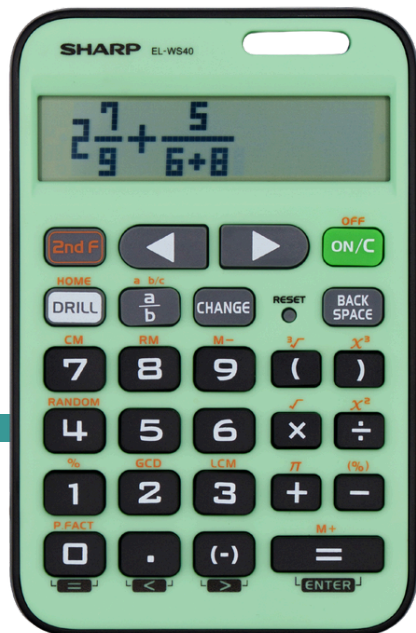

KEY FEATURES

- LARGE 10 DIGIT, 1 LINE LCD DISPLAY
- WRITEVIEW™ DISPLAY
- 65 FUNCTIONS
- DRILL MODE
- FRACTIONAL CALCULATIONS
- NECK LANYARD STRAP HOLE
- BATTERY POWERED

Perfect for students in grades 5–8, this entry-level scientific calculator combines everyday learning with stylish pastel colour options in blue, green, and violet. Featuring WriteView™ Technology, calculations are displayed exactly as written in textbooks for easier learning and comprehension. It also includes a convenient DRILL mode with equality/inequality, time calculation, fraction/decimal, and arithmetic operation exercises to help strengthen essential math skills.

FEATURES

DISPLAY

Display	1-Line
Dot Matrix	10-digit
Exponent Symbols (x10)	-
Calculation Results (Mantissa + Exponent)	-
3 Digit Punctuation	-

BASIC FEATURE

Power Source	Battery
Number of Functions	65
Input Logic	WriteView™
Editing Equation	Yes
Playback Equation	Yes
Multi-Line Playback	-
Algebraic Substitution (ALGB)	-

SPECIFICATION

Product Colour	Green
Lanyard/Strap Hole	Yes
Product Dimensions (W x H x D)	78mm x 16mm x 120mm
Product Weight	75 grams
Retail Package Dimensions (W x H x D)	81mm x 22mm x 152mm
Retail Package Weight	100 grams
UPC	074000708365